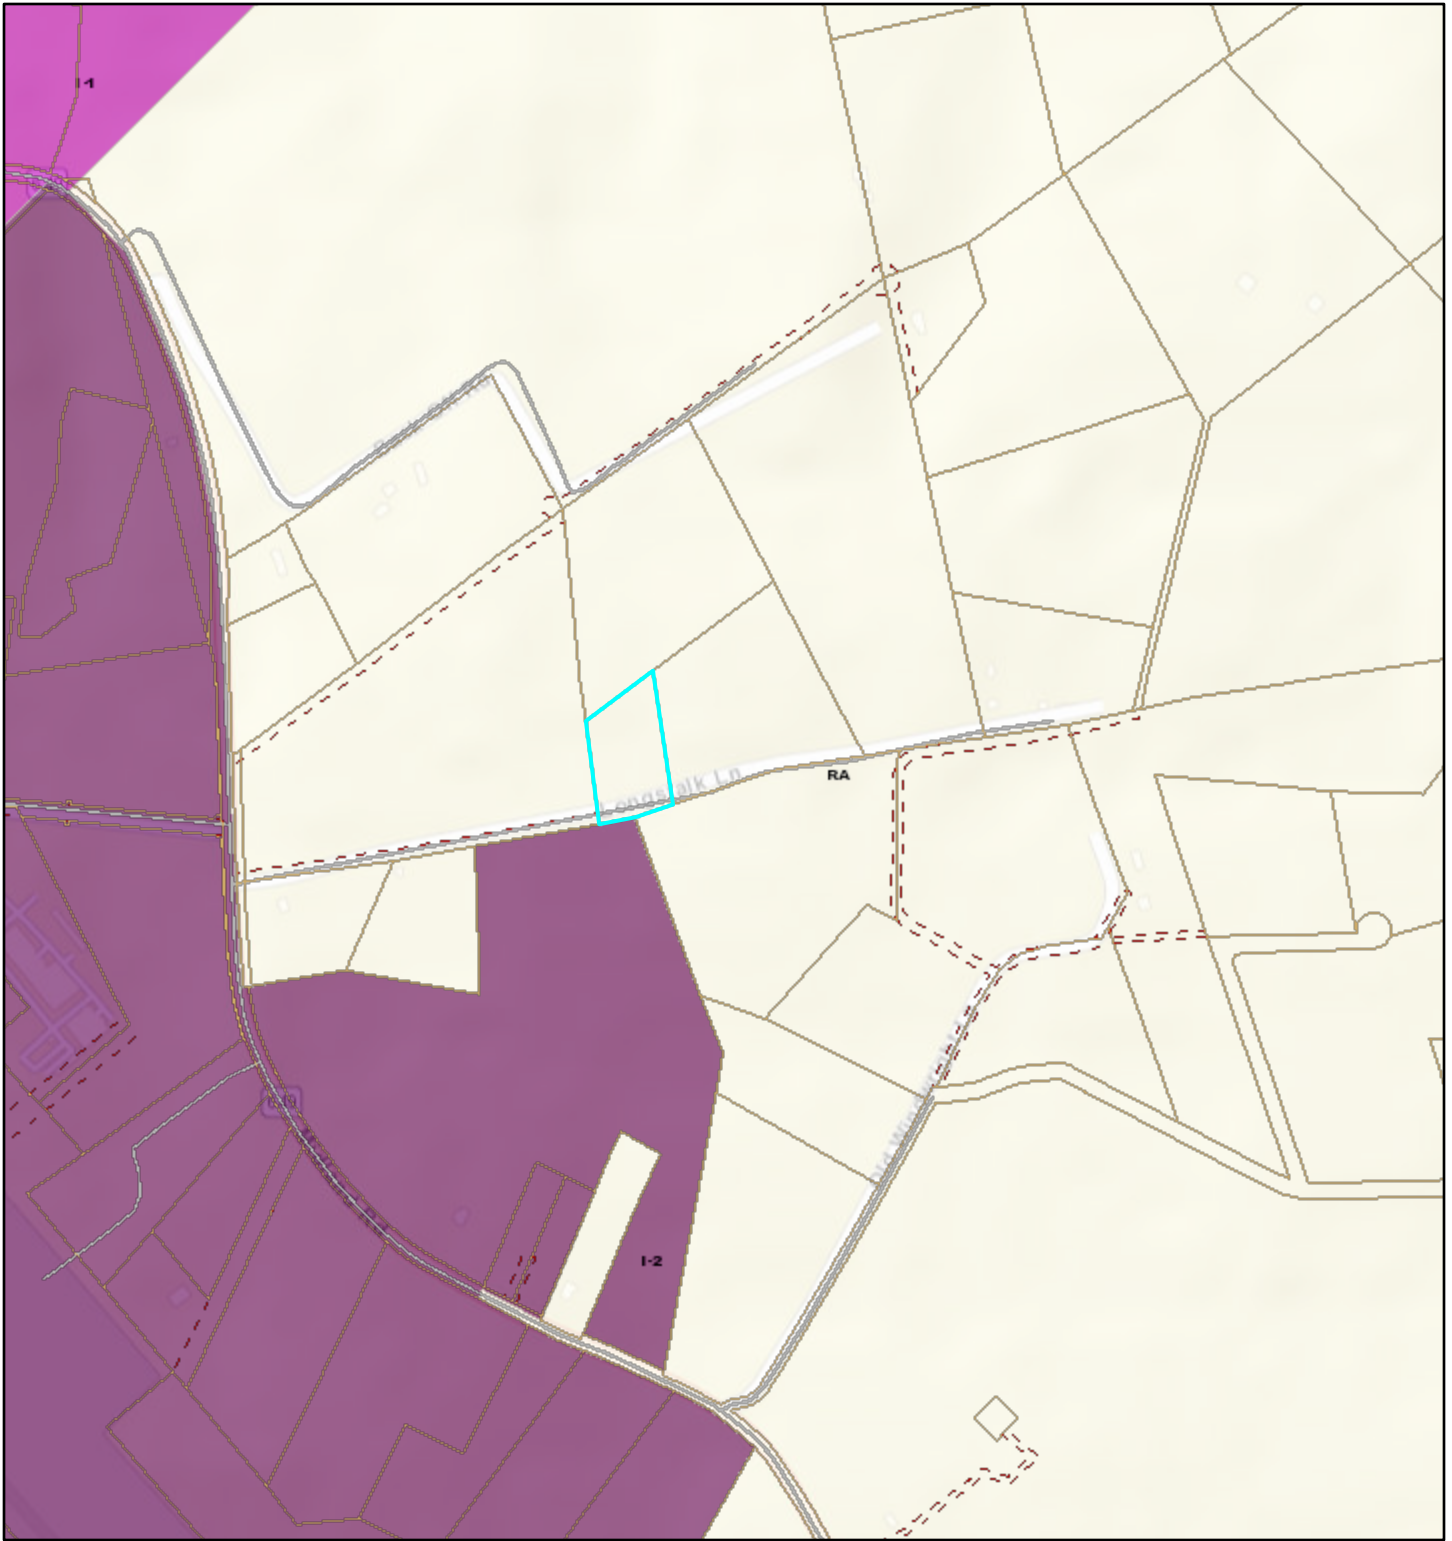

Tax Parcel Viewer - Property Report

9/15/2021, 12:03:55 PM

1:9,028

- School Location_9K
- Municipal
- Railroad_9K
- TaxParcel_9K
- COUNTY
- LOCAL
- PRIVATE
- Encumbrances_9K
- Village
- Rural Residential
- MAJOR
- MINOR; RAMP
- Rural Agricultural
- Rural Conservation

Prince William County, VITA, Esri, HERE, Garmin, INCREMENT P, Intermap, NGA, USGS, Bloomfield Township MI, Esri., Inc.

Fauquier County GIS