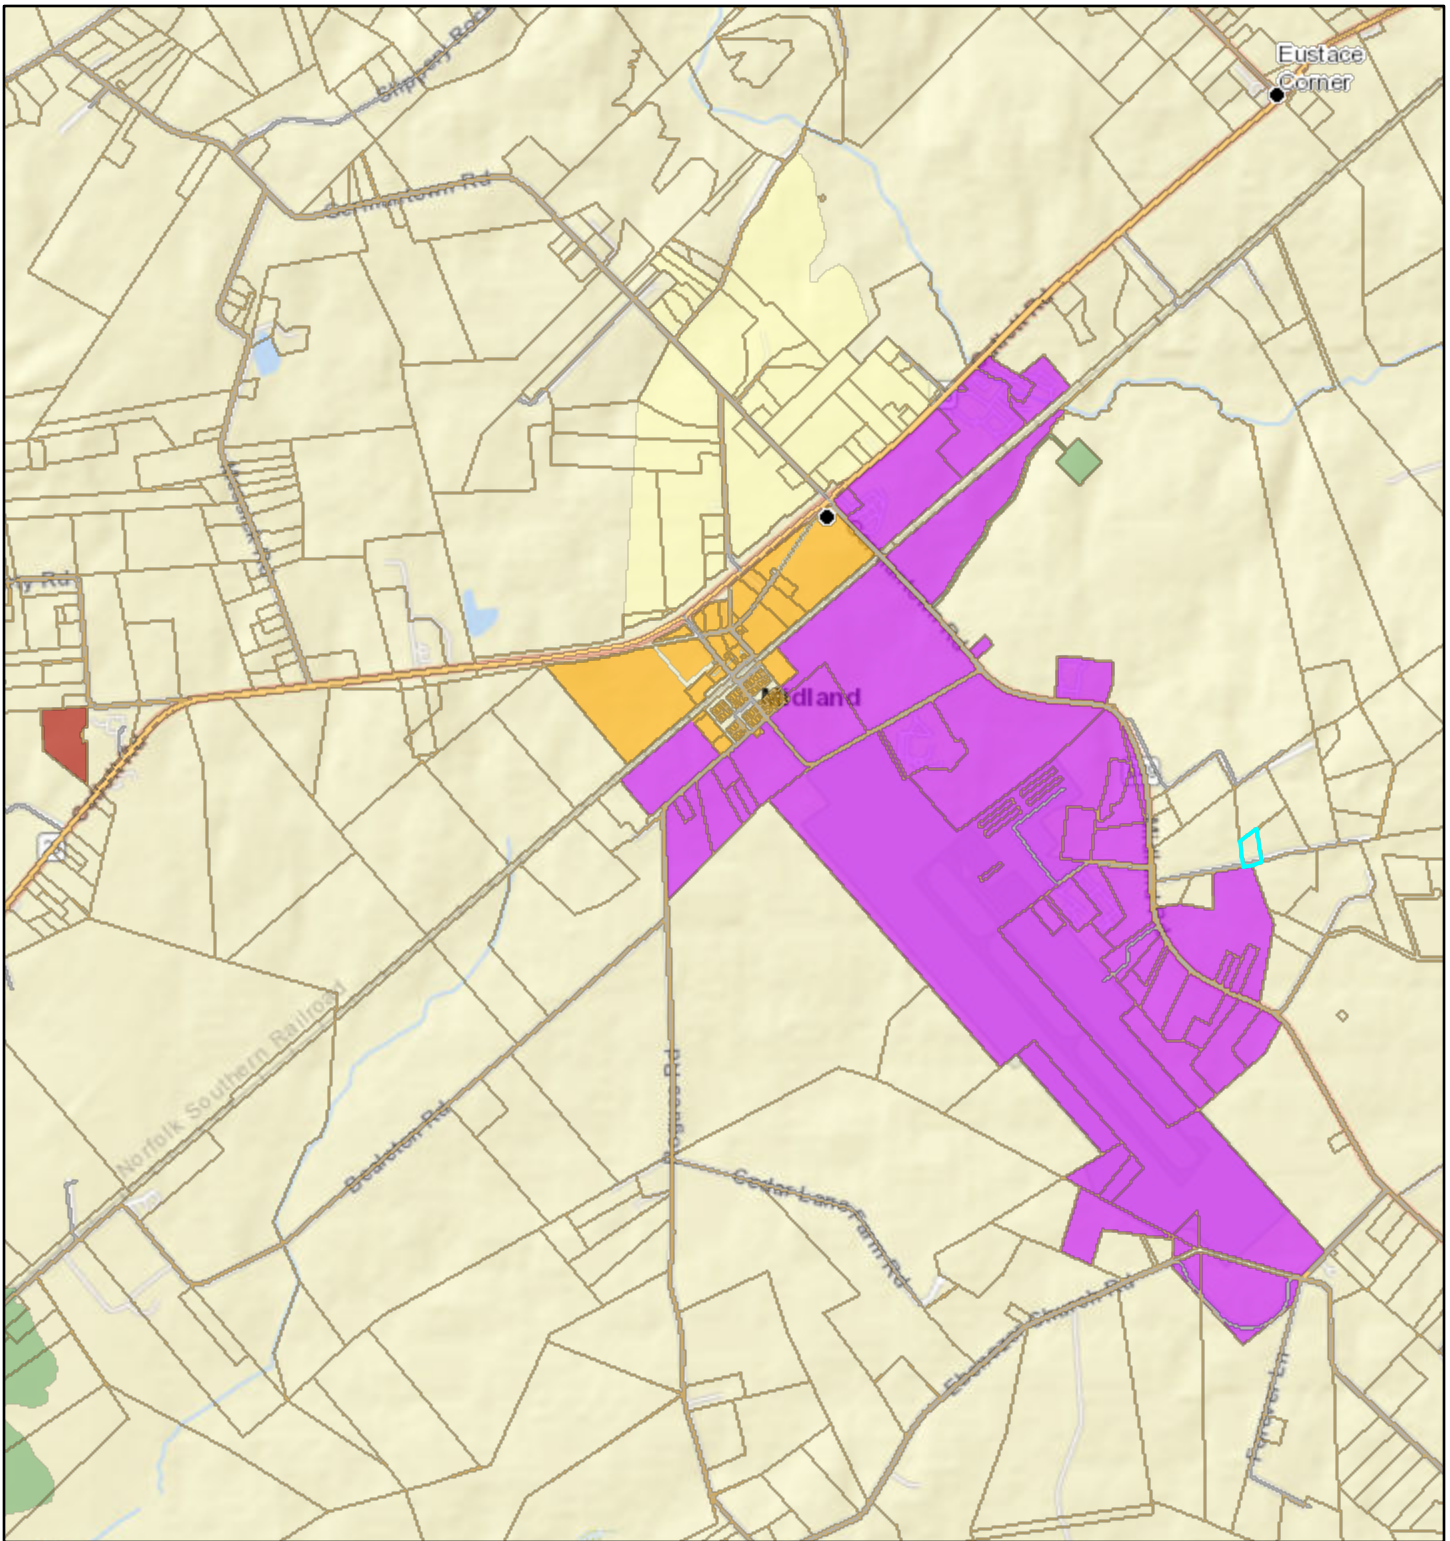

Tax Parcel Viewer - Property Report

9/15/2021, 12:07:56 PM

- | | |
|-----------------------|---------------------------------------|
| ● Towns_36K | — Road Centerlines_without labels_36K |
| ● TownsPts_36K | — MAJOR |
| 🚩 School Location_36K | — MINOR; RAMP |
| -- Municipal | — COUNTY |
| + Railroad_36K | — LOCAL |
| □ TaxParcel_36K | — PRIVATE |

Bloomfield Township MI, Esri, Inc., VITA, Esri, HERE, Garmin, INCREMENT P, NGA, USGS