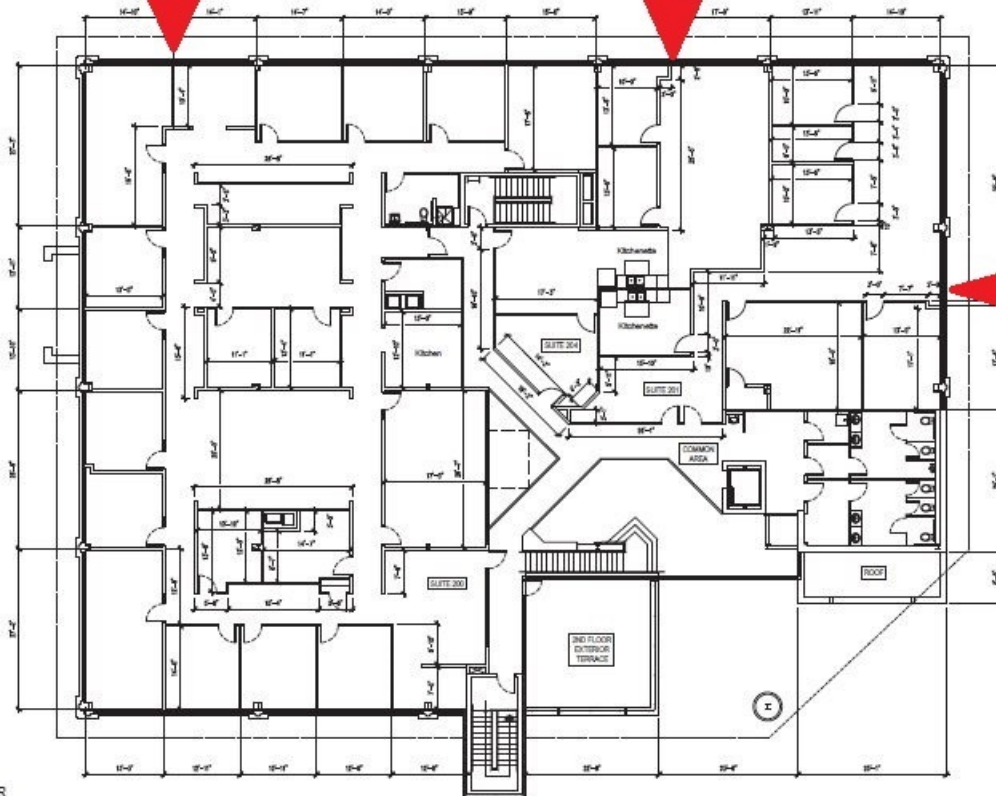

WDP
5904 SF

3 Saints Bay
5175 SF

MP Copiers
2124 SF

SUITE 100
UNFINISHED

FIRST FLOOR

WDP
8964 SF

MP Copiers
1881 SF

Vacant
2941 SF

SECOND FLOOR