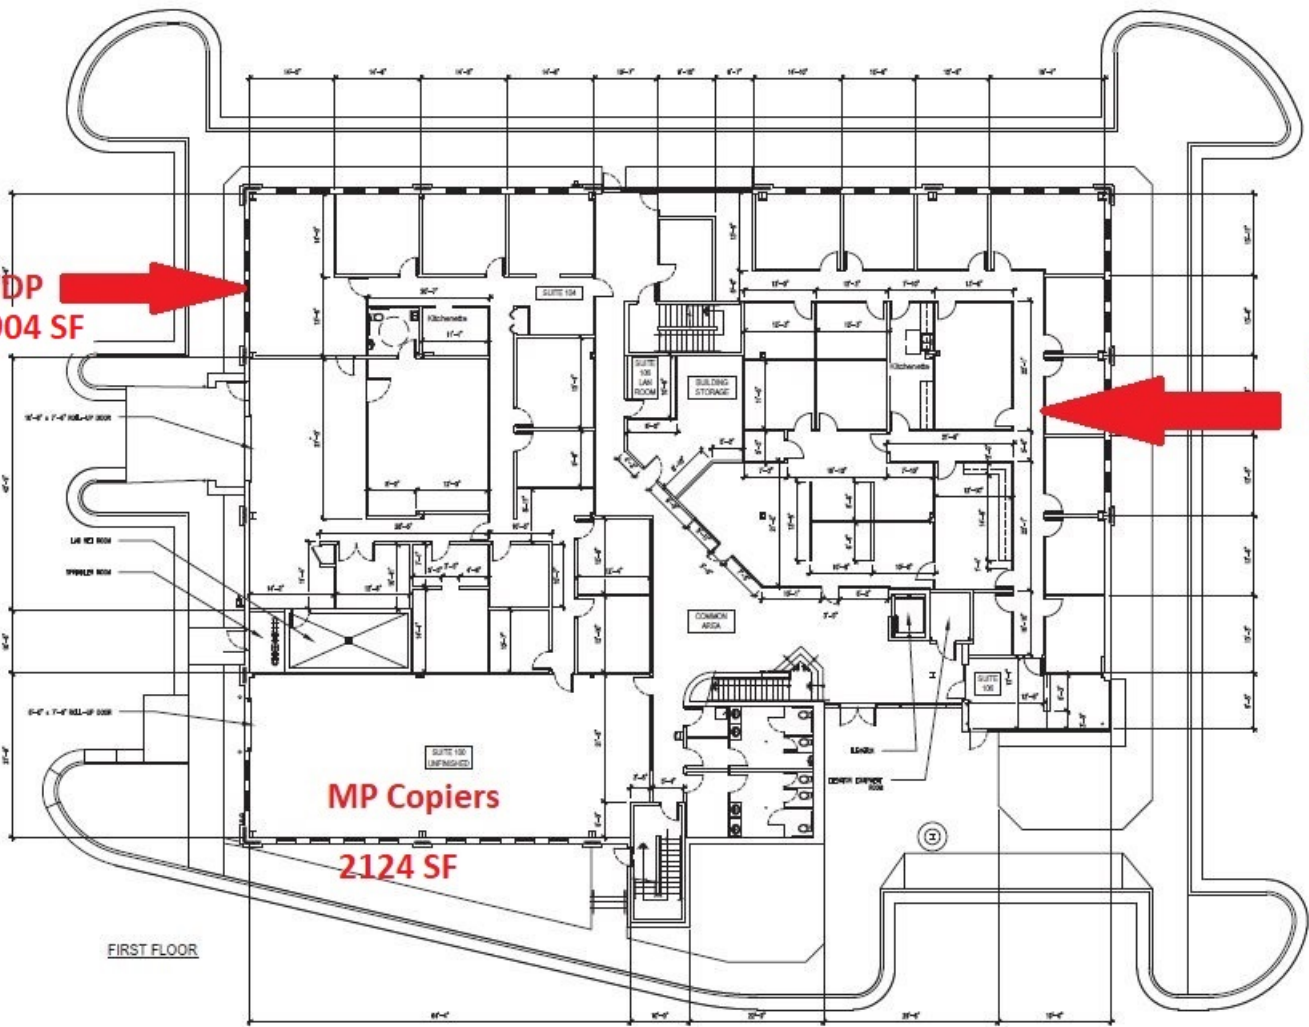

WDP
5904 SF

3 Saints Bay
5175 SF

MP Copiers
2124 SF

SUITE 100
UNFINISHED

FIRST FLOOR

WDP
8964 SF

MP Copiers
1881 SF

Vacant
2941 SF

SECOND FLOOR