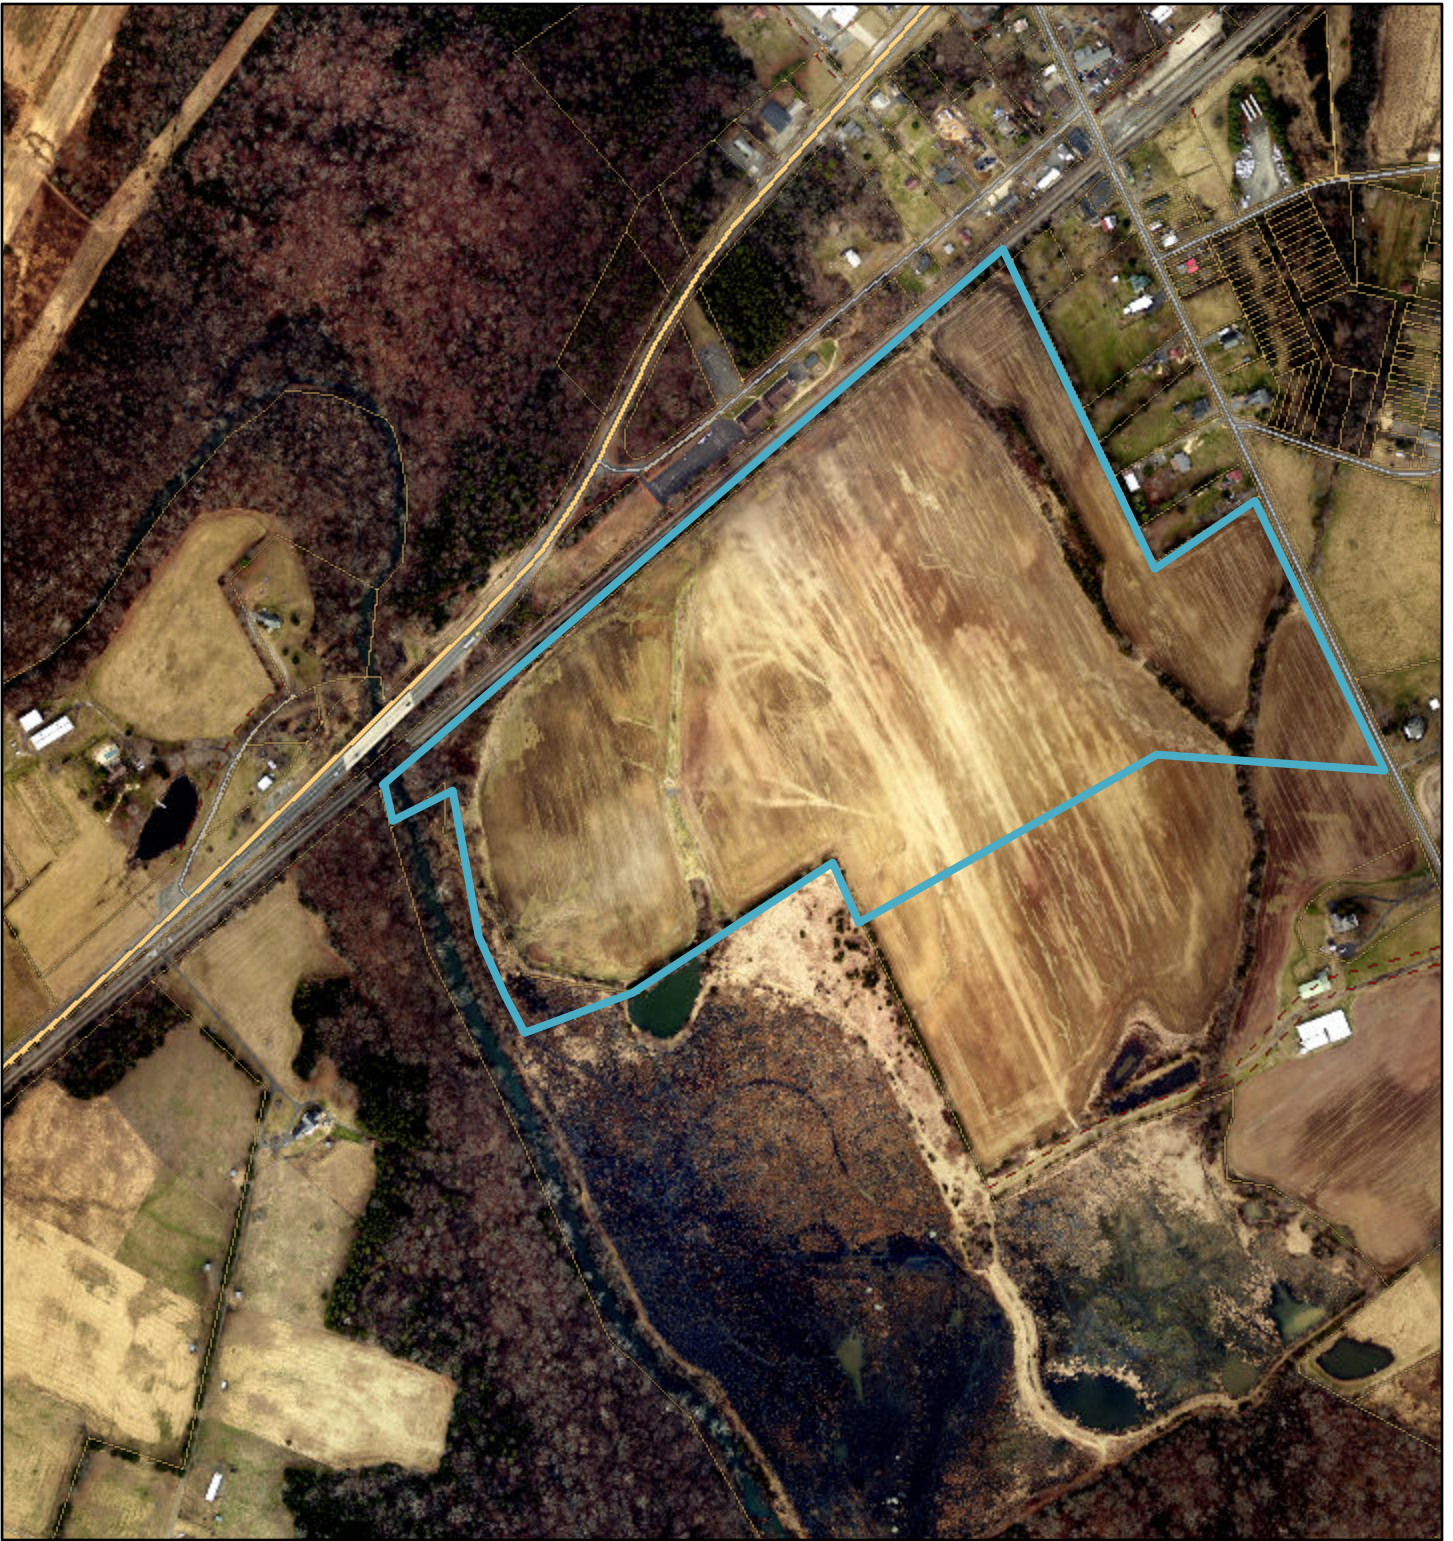

# Tax Parcel Viewer - Property Report

6/11/2024, 1:16:27 PM

1:9,028

- |     |                                    |     |                 |
|-----|------------------------------------|-----|-----------------|
| --- | Municipal                          | —   | COUNTY          |
| +   | Railroad_9K                        | —   | LOCAL           |
| □   | TaxParcel_9K                       | —   | PRIVATE         |
| —   | Road Centerlines_without labels_9K | --- | Encumbrances_9K |
| —   | MAJOR                              | —   | Override 1      |
| —   | MINOR; RAMP                        |     |                 |

Fauquier County GIS, Bloomfield Township MI, Esri, Inc., Esri Community Maps Contributors, County of Prince William, VGIN, © OpenStreetMap, Microsoft, Esri, TomTom, Garmin, SafeGraph, GeoTechnologies, Inc, METI/ NASA, USGS, EPA, NPS, US Census Bureau, USDA, USFWS

Fauquier County GIS