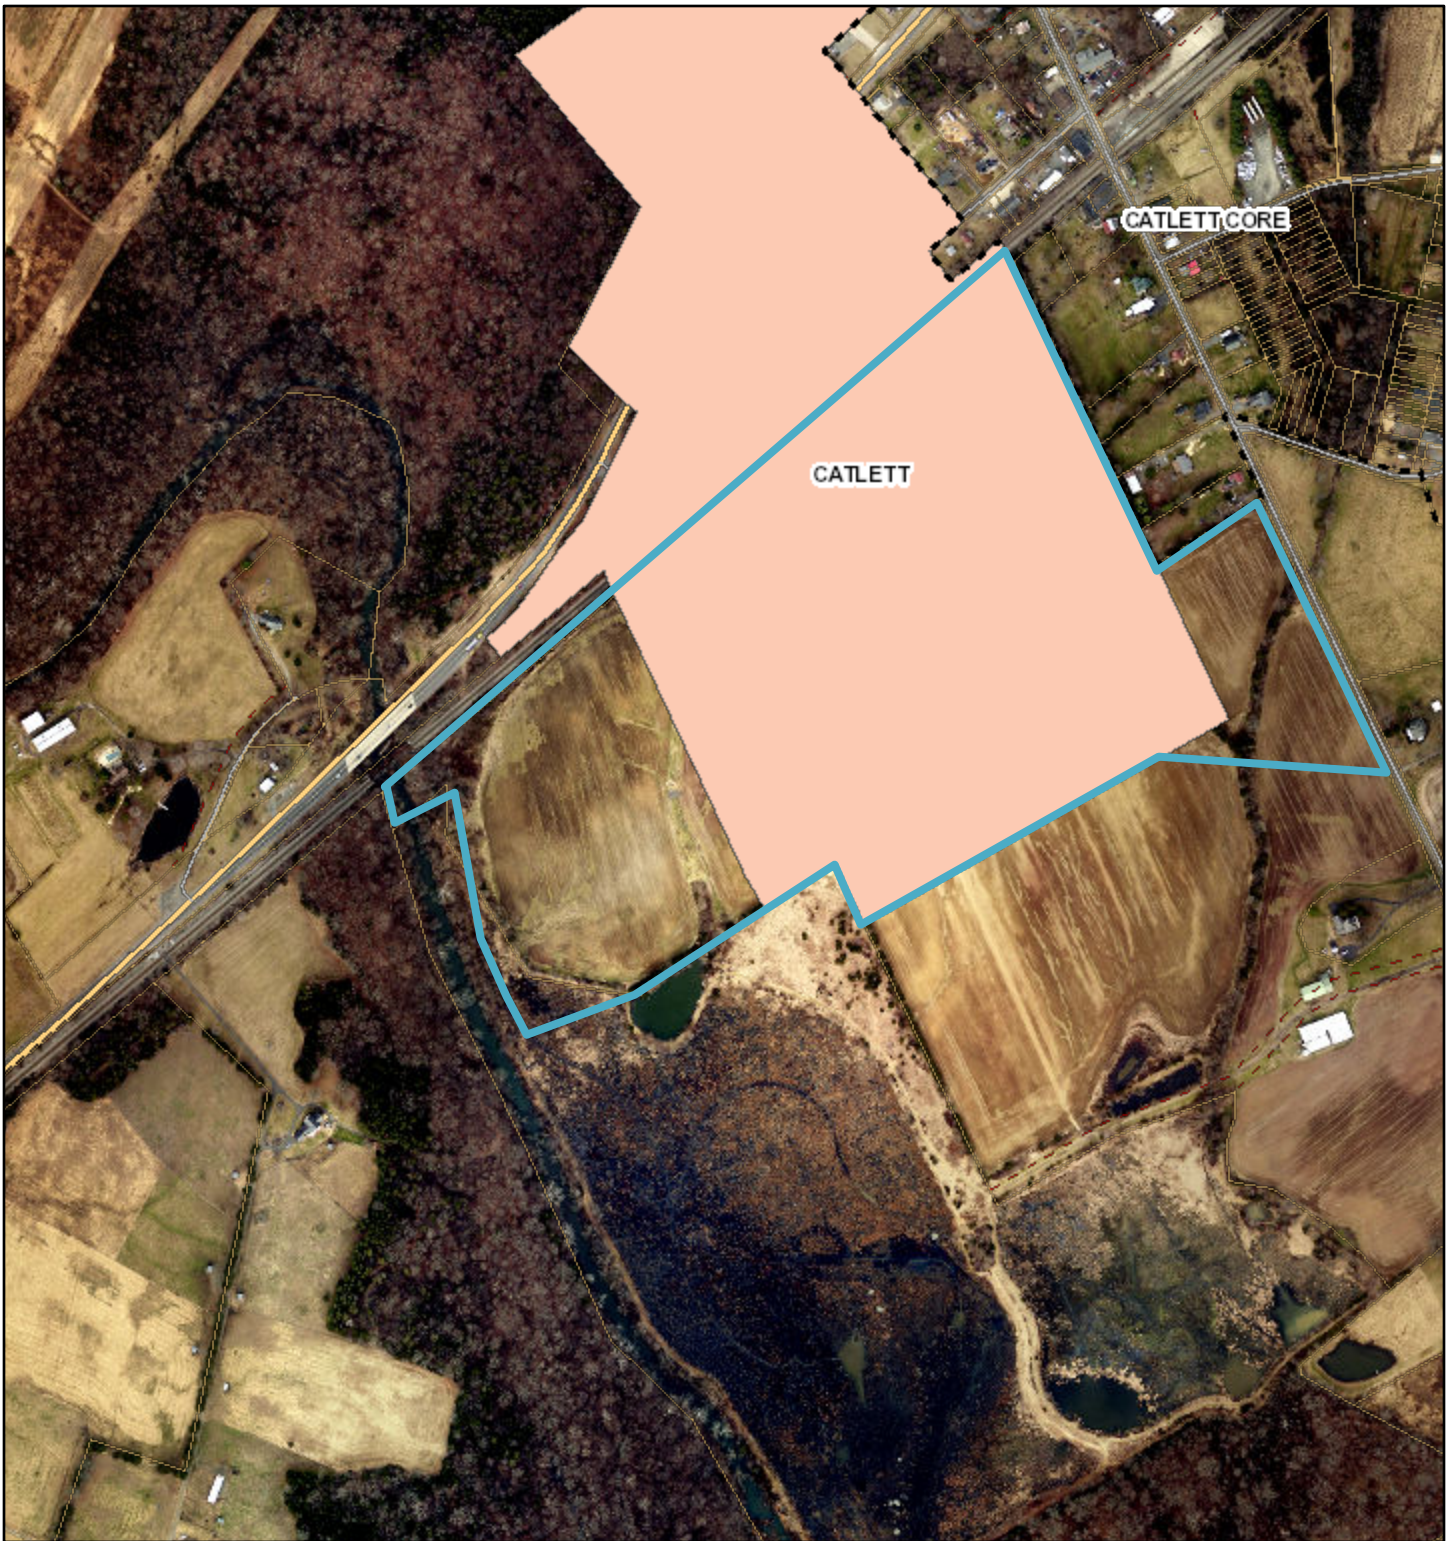

Tax Parcel Viewer - Property Report

6/11/2024, 1:18:05 PM

1:9,028

- | | | |
|------------------------------------|---------------------------|-----------------|
| --- Municipal | — LOCAL | ■ CATLETT |
| + Railroad_9K | — PRIVATE | ■ MARSHALL |
| □ TaxParcel_9K | - - - Encumbrances_9K | ■ MIDLAND |
| Road Centerlines_without labels_9K | — Override 1 | ■ NEW BALTIMORE |
| — MAJOR | Service District Boundary | ■ OPAL |
| — MINOR; RAMP | ■ BEALETON | ■ REMINGTON |
| — COUNTY | ■ CATLETT CORE | ■ WARRENTON |

Fauquier County GIS, Bloomfield Township MI, Esri, Inc., Esri Community Maps Contributors, County of Prince William, VGIN, © OpenStreetMap, Microsoft, Esri, TomTom, Garmin, SafeGraph, GeoTechnologies, Inc, METI/ NASA, USGS, EPA, NPS, US Census Bureau, USDA, USFWS

Fauquier County GIS