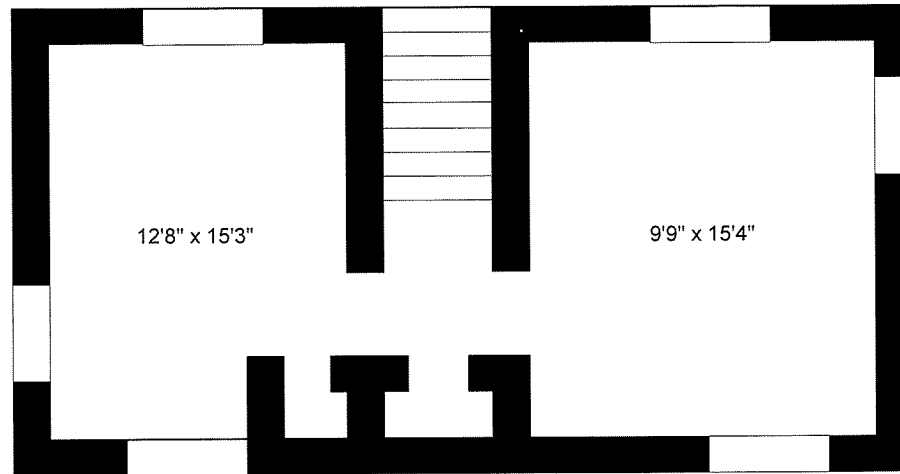

Lee Street

Culpeper Street

50.35'

103.86'

115.21'

1 Story
Frame Retail
Store

3 Story Building

118.36'

119.60'

121.85'

124.27'

Lot 3

0.1363 Acres
(5,938 sf)

Lot 2

0.2848 Acres
(12,406 sf)

0.7441 Acres
32,416 sf

Lot 1

0.3230 Acres
(14,069 sf)

50.27'

102.95'

114.94'

Ground Floor - 547.20 sf

Culpeper Street ↓

Main Floor - 1,915.81 sf

Culpeper Street ↓

Second Floor - 1,351.21 sf

Culpeper Street ↓

Third Floor - 342.54 sf

Culpeper Street ↓

22 West Lee Street - 544 sq ft

First Floor

Second Floor