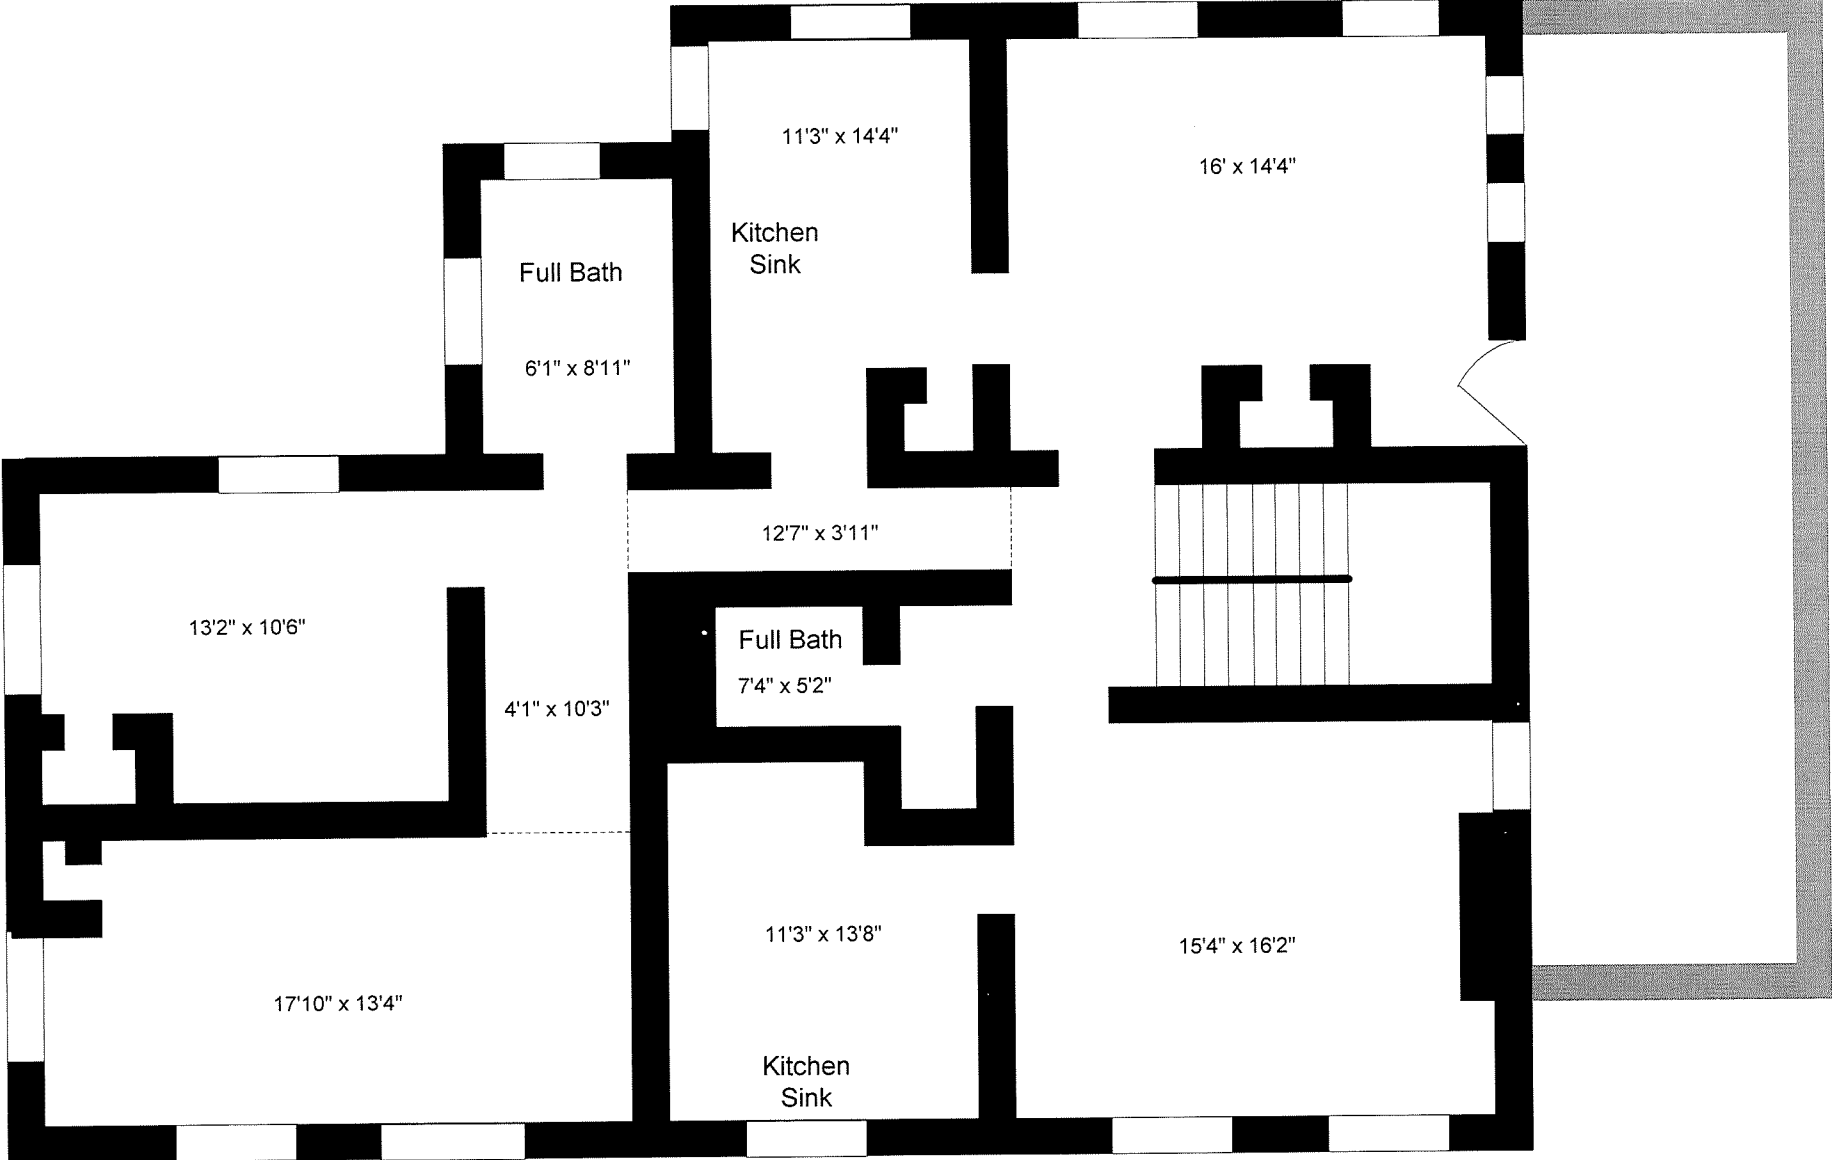

119.60'

121.85'

124.27'

Lot 3

0.1363 Acres
(5,938 sf)

Lot 2

0.2848 Acres
(12,406 sf)

0.7441 Acres
32,416 sf

Lot 1

0.3230 Acres
(14,069 sf)

50.27'

102.95'

114.94'

Ground Floor - 547.20 sf

Culpeper Street ↓

Main Floor - 1,915.81 sf

Culpeper Street ↓

Second Floor - 1,351.21 sf

Culpeper Street ↓

Third Floor - 342.54 sf

Culpeper Street ↓

22 West Lee Street - 544 sq ft

First Floor

Second Floor