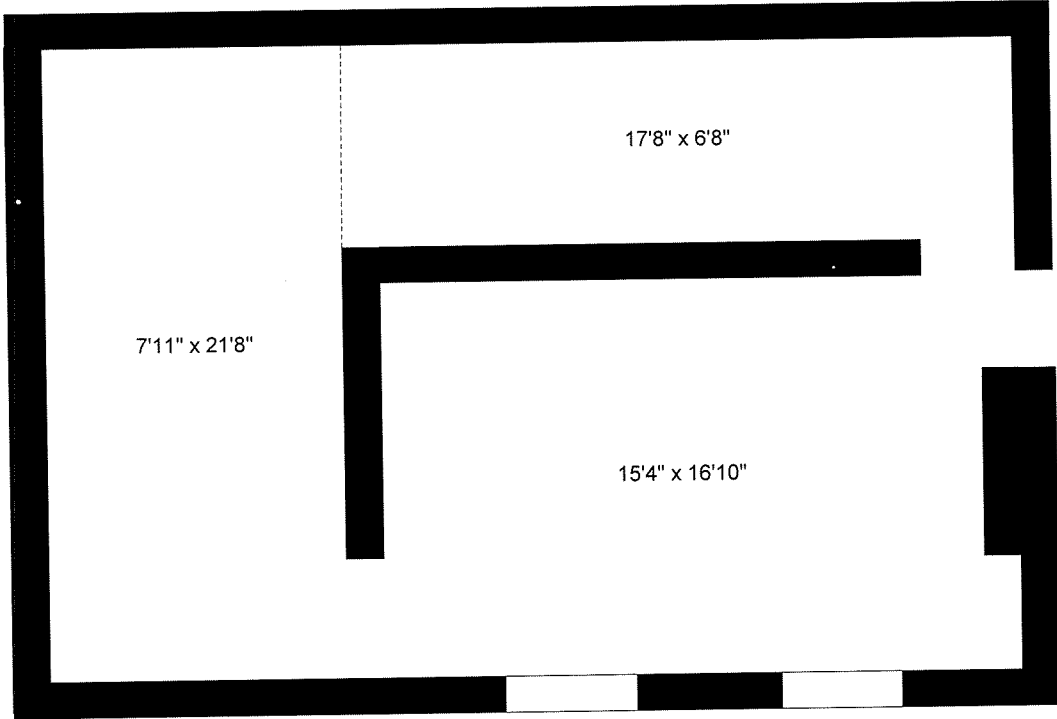

Lee Street

Culpeper Street

50.35'

103.86'

115.21'

1 Story
Frame Retail
Store

3 Story Building

118.36'

119.60'

121.85'

124.27'

Lot 3

0.1363 Acres
(5,938 sf)

Lot 2

0.2848 Acres
(12,406 sf)

0.7441 Acres
32,416 sf

Lot 1

0.3230 Acres
(14,069 sf)

50.27'

102.95'

114.94'

Ground Floor - 547.20 sf

Culpeper Street ↓

Main Floor - 1,915.81 sf

Culpeper Street ↓

Second Floor - 1,351.21 sf

Culpeper Street ↓

Third Floor - 342.54 sf

Culpeper Street ↓

22 West Lee Street - 544 sq ft

First Floor

Second Floor