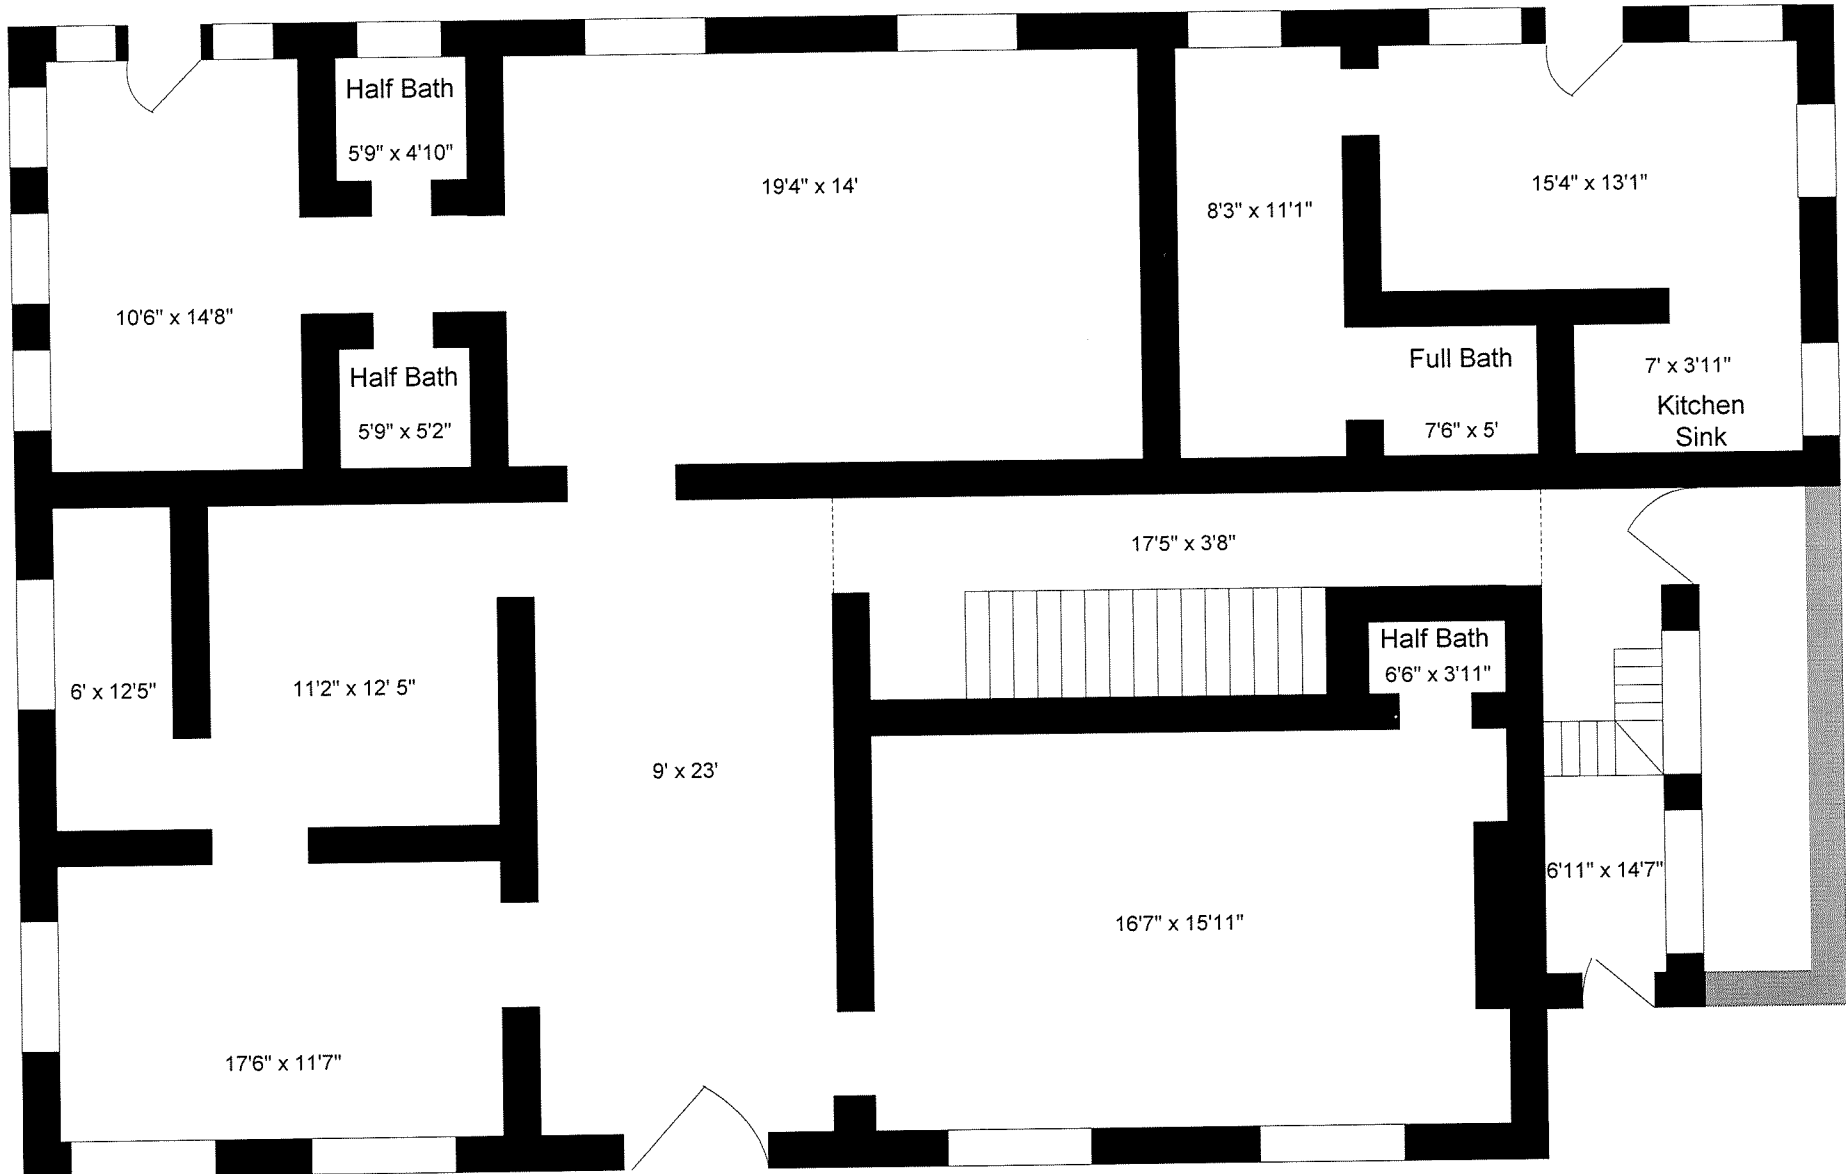

119.60'

121.85'

124.27'

Lot 3

0.1363 Acres
(5,938 sf)

Lot 2

0.2848 Acres
(12,406 sf)

0.7441 Acres
32,416 sf

Lot 1

0.3230 Acres
(14,069 sf)

50.27'

102.95'

114.94'

Ground Floor - 547.20 sf

Culpeper Street ↓

Main Floor - 1,915.81 sf

Culpeper Street ↓

Second Floor - 1,351.21 sf

Culpeper Street ↓

Third Floor - 342.54 sf

Culpeper Street ↓

22 West Lee Street - 544 sq ft

First Floor

Second Floor